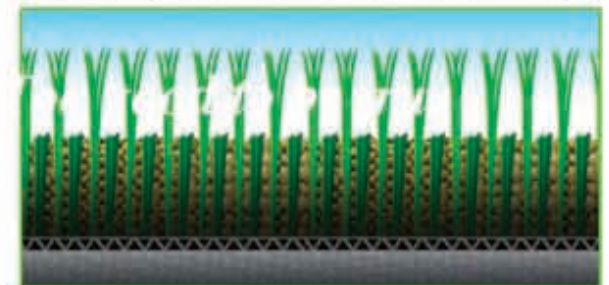

La plus petite fibre prévient l'arrachage et l'écrasement du brin lors de l'absorption des chocs, travaillant comme un "lien élastique".

The fibrillated yarn, short and netlike holds the infill in a perfect way, prevents its escape and increases the carpet's shock absorbency, working like an elastic layer.

Le long monofilament assure la glissance et donne à la touche de jeu la qualité de **XTENDER®**.

The long and extraordinary soft monofilament yarn ensures a smooth and fine to the touch playing surface... XTender® quality!

Le remplissage est ainsi beaucoup plus facile et plus rapide grâce à la structure de **DOUBLE T®** qui permet une réduction radicale de matériaux de remplissage.

The infill placement is much easier and faster thanks to the DoubleT® structure that allows a drastic reduction in the use of infill materials.

DOUBLE®