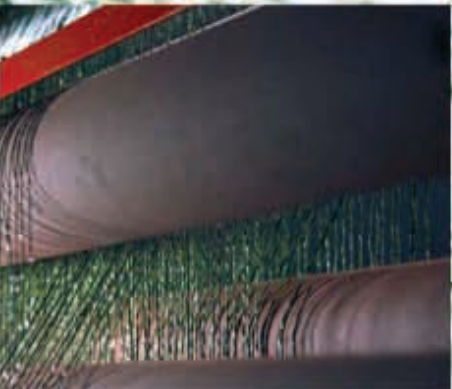

TECHNOLOGY