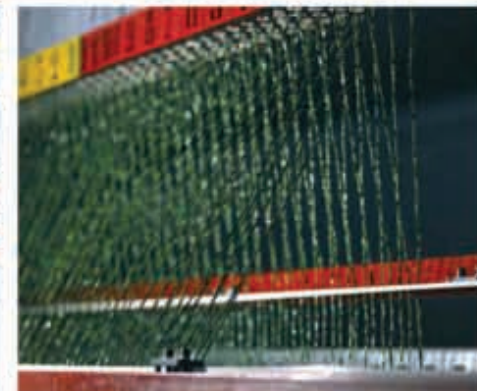

Ce qui en fait un revêtement unique et incomparable.

DoubleT[®] (International Patent Pending) is the innovative patented double-carpet characterized by the combination of two different yarns tufted at two heights. An advanced system breaking new ground in the world of synthetic carpets. This solution enables the manufacturing of two carpets at the same time and by just one tufting with two cuts to create an unparalleled turf. Nothing can be compared to: DoubleT[®] age has just begun

Le remplissage est ainsi beaucoup plus facile et plus rapide grâce à la structure de **DOUBLE T®** qui permet une réduction radicale de matériaux de remplissage.

The infill placement is much easier and faster thanks to the DoubleT® structure that allows a drastic reduction in the use of infill materials.

DOUBLE[®]

Double turf, une technologie unique

Double turf, unique technology

DOUBLET® n'est pas seulement un système de double filament croisé, mais une vraie innovation de **Italgreen**, 2 fibres à deux hauteurs différentes, seul **Italgreen** en 20 ans d'expérience en gazon synthétique a développé cette solution unique.

DoubleT® is not only an innovative double turf system but also and mainly an Italgreen patented technology. Two different yarns tufted at two different heights: only Italgreen, for more than 20 years experienced in manufacturing synthetic grass, could develop a worldwide unparalleled solution